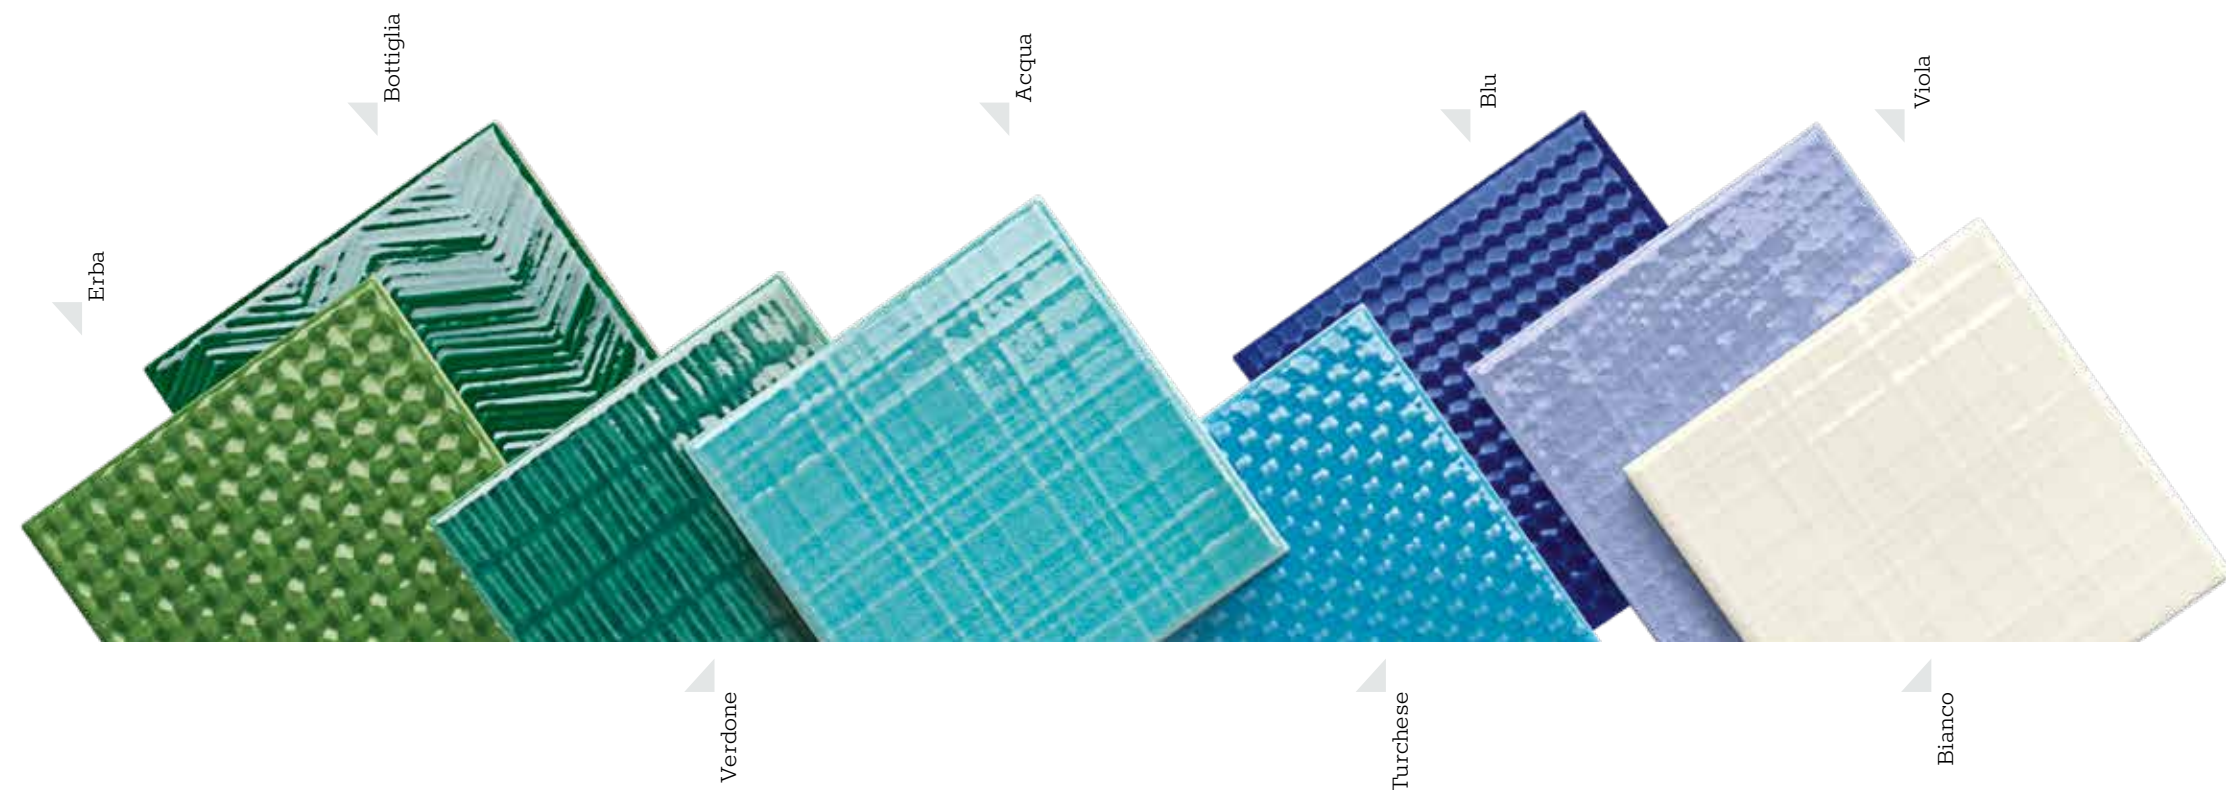

# Tissue

Otto colori e sette texture per superfici dal design unico e irripetibile.

Questa collezione presenta piastrelle 15x15 declinate in 8 colori e 7 texture ispirate alle trame dei tessuti e miscelate in scatola.

Eight colors and seven texture for unique and original's surfaces.

This collection is composed by 15x15 tiles declined in 8 colors and 7 textures inspired by the fabric textures and mixed in the box.

# Tissue

Tecnologia/Technology

Gres smaltato Cat. BIIa/Glazed Single-fired Tiles Cat. BIIa

1 formato/size

15x15 6"x6" \*

8 colori/colours

\*7 grafiche differenti miscelate in scatola  
\*7 various graphics random mixed in a box