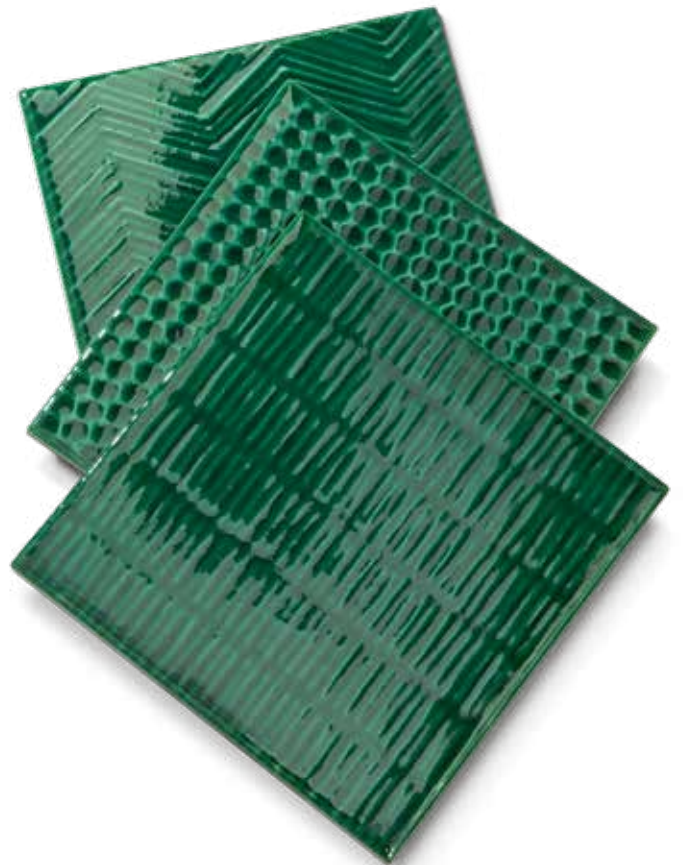

# Tissue

Otto colori e sette texture per superfici dal design unico e irripetibile.

Questa collezione presenta piastrelle 15x15 declinate in 8 colori e 7 texture ispirate alle trame dei tessuti e miscelate in scatola.

Eight colors and seven texture for unique and original's surfaces.

This collection is composed by 15x15 tiles declined in 8 colors and 7 textures inspired by the fabric textures and mixed in the box.

# Tissue

Tecnologia/Technology

Gres smaltato Cat. BIIa/Glazed Single-fired Tiles Cat. BIIa

1 formato/size

15x15 6"x6" \*

8 colori/colours

\*7 grafiche differenti miscelate in scatola  
\*7 various graphics random mixed in a box

Tissue

1  
Acqua KRATIS.AC  
15x15 6"x6"

1

Tissue

1  
Bottiglia KRATIS.BO  
15x15 6"x6"

Erba

Bottiglia

Verdone