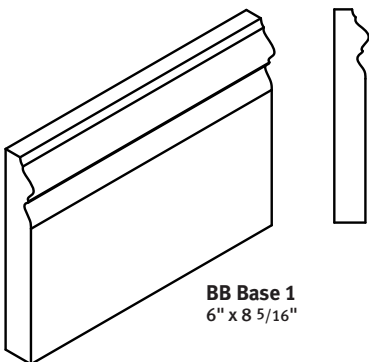

Bison In-Stock

GLAZES AND SIZES

IN-STOCK GLAZES

Gloss White HW-21-A (Moderate)

Parchment V-2 (Moderate)

Latte HF-218-B (Moderate)

Variation is intrinsic to the beauty and warmth of handmade ceramic tile. Differences in size, shape, and glaze color from tile to tile and even within a single tile are intentional and should be expected. The reference diagram at right shows the variation ranges possible with Bison Brick. Due to limitations of the printing process, the glaze images are intended as a guide only. It is important to have a sample composed of several bricks when making final glaze selections.

Bison Brick has earned an Exterior Grade Rating under the testing standard ASTM C1088-10.

Moderate

BISON BRICK (brick are 1/2" thick and are sized to be installed with a 3/16" grout joint)

BB28, 2x8 Brick
2 3/8" x 8 5/16"

BB-BN28S, Bullnose Short Side
2 3/8" x 8 5/16"

BB-BN28L, Bullnose Long Side
2 3/8" x 8 5/16"

BB-DA28L, Down Angle Left
2 3/8" x 8 5/16"

BB-DA28R, Down Angle Right
2 3/8" x 8 5/16"

TRIM BRICKS

BB Trim1
3 1/2" x 8 5/16"

BB Trim1L, Stop & Return Left
3 1/2" x 9 1/16"

BB Trim1R, Stop & Return Right
3 1/2" x 9 1/16"

BB Base 1
6" x 8 5/16"

BBBase1L, Stop & Return Left
6" x 9 1/16"

BBBase1R, Stop & Return Right
6" x 9 1/16"