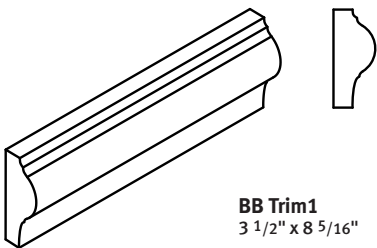

Bison In-Stock

GLAZES AND SIZES

IN-STOCK GLAZES

Gloss White HW-21-A (Moderate)

Parchment V-2 (Moderate)

Latte HF-218-B (Moderate)

Variation is intrinsic to the beauty and warmth of handmade ceramic tile. Differences in size, shape, and glaze color from tile to tile and even within a single tile are intentional and should be expected. The reference diagram at right shows the variation ranges possible with Bison Brick. Due to limitations of the printing process, the glaze images are intended as a guide only. It is important to have a sample composed of several bricks when making final glaze selections.

Bison Brick has earned an Exterior Grade Rating under the testing standard ASTM C1088-10.

Moderate

BISON BRICK (brick are 1/2" thick and are sized to be installed with a 3/16" grout joint)

BB28, 2x8 Brick
2 3/8" x 8 5/16"

BB-BN28S, Bullnose Short Side
2 3/8" x 8 5/16"

BB-BN28L, Bullnose Long Side
2 3/8" x 8 5/16"

BB-DA28L, Down Angle Left
2 3/8" x 8 5/16"

BB-DA28R, Down Angle Right
2 3/8" x 8 5/16"

TRIM BRICKS

BB Trim1
3 1/2" x 8 5/16"

BB Trim1L, Stop & Return Left
3 1/2" x 9 1/16"

BB Trim1R, Stop & Return Right
3 1/2" x 9 1/16"

BB Base 1
6" x 8 5/16"

BBBase1L, Stop & Return Left
6" x 9 1/16"

BBBase1R, Stop & Return Right
6" x 9 1/16"