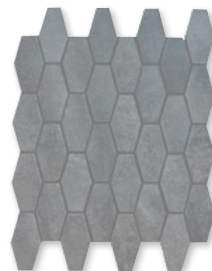

basalto

In Rome architects and engineers selected Basalto to create the Theatre and pave the streets.

They prized the rich range of charcoal grey to black colorization of this unique material along with its incredible density. Basalto is found on the terrestrial planets (those closest to the sun) of Earth, Mercury, Venus and Mars! Our unique symphony of Basalto is offered in three irresistible finishes; honed, chiseled and bush hammered. There are a variety of field and mosaic blend options to choose from; elongated hexagons to a multi finish staggered.

basalto honed elongated hexagon

floor / wall tiles

basalto bush hammered
TL90881 12"x24"x5/8"

basalto chiselled
TL90880 12"x24"x5/8"

basalto honed
TL90879 12"x24"x3/8"

mosaics

MS90266
basalto honed
1"x1"
12"x12"x3/8" sheets

MS90264
basalto honed
penny round
11 7/32"x12"x3/8" sheets

MS90265
basalto honed
elongated hexagon
10 3/8"x12"x3/8" sheets

MS90263
basalto honed
multi finish staggered
12"x12" nominal sheets